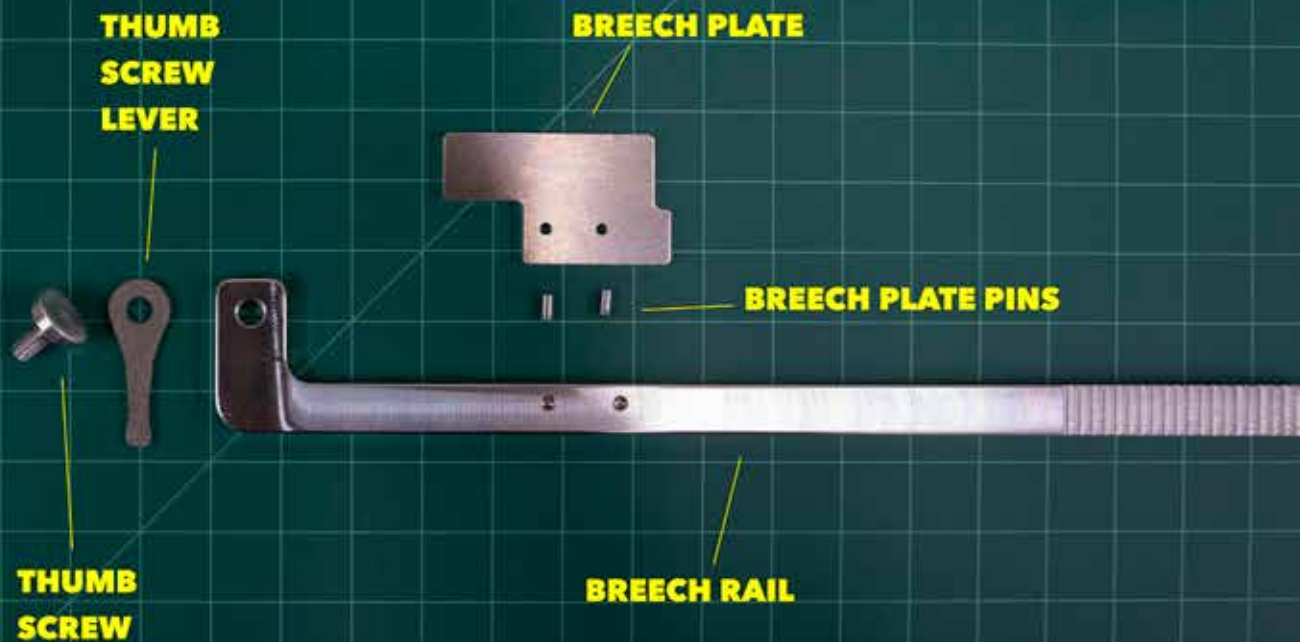

MANDO BLASTER

ASSEMBLY DIAGRAMS

BODY ASSEMBLY

- 1X - MAG PLATE
- 1X - MAG DISK
- 1X - MAG SCREW
- 1X - MAG NUT
- 1X - CLEANING ROD
- 1X - CLEANING ROD END
- 1X - CLEANING ROD CLAMP
- 1X - SLOT GREEBLE
- 1X - POMMEL
- 1X - POMMEL SCREW (8-32 X 7/16)
- 1X - SAFETY
- 2X - SAFETY PIN (3/32 X 3/16)
- 1X - 8-32 X 1/4 LOW HEAD

BREECH ASSEMBLY

- BREECH RAIL
- BREECH PLATE
- BREECH PLATE PIN (3/32 X 3/16)
- JMB SCREW LEVER
- JMB SCREW

BARREL ASSEMBLY

- 1X) BARREL
- 1X) BARREL COVER
- 1X) BARREL SCREW (10-32 X 1 1/2 BUTTONHEAD)
- 1X) FLASH HIDER
- 1X) FLASH HIDER SCREW (10-32 X 1/2 FLAT HEAD)
- 1X) FRONT SIGHT
- 1X) BARREL BLOCK
- 1X) BARREL BLOCK PIN (1/16 X 1/4)
- 2X) BARREL TAB
- 1X) BARREL ROD
- 1X) ROD SCREW (8-32 X 1/8 BUTTON HEAD)

TRIGGER ASSEMBLY

- 1X - TRIGGER
- 1X - KNUCKLE
- 1X - ROCKER
- 1X - HAMMER
- 1X - HAMMER PIN (3/16 X 7/16)
- 1X - FIRING PIN (5/32 X 1/4)
- 3X - ASSEMBLY PIN (3/32 X 7/16)
- 1X - KNUCKLE SPRING (SMALL SPRING)
- 1X - ROCKER SPRING (LARGE SPRING)
- 2X - LEAF SPRING
- 1X - TRIGGER COVER
- 1X - SMALL BUTTON
- 1X - LARGE BUTTON
- 1X - COVER SCREW (8-32 X 1/2 SLOTTED PAN HEAD)

1X - LARGE BUTTON

1X - COVER SCREW (8-32 X 1/2 SLOTTED PAN HEAD)

KNUCKLE SPRING

ROCKER SPRING

ROCKER

TRIGGER

KNUCKLE

TRIGGER COVER