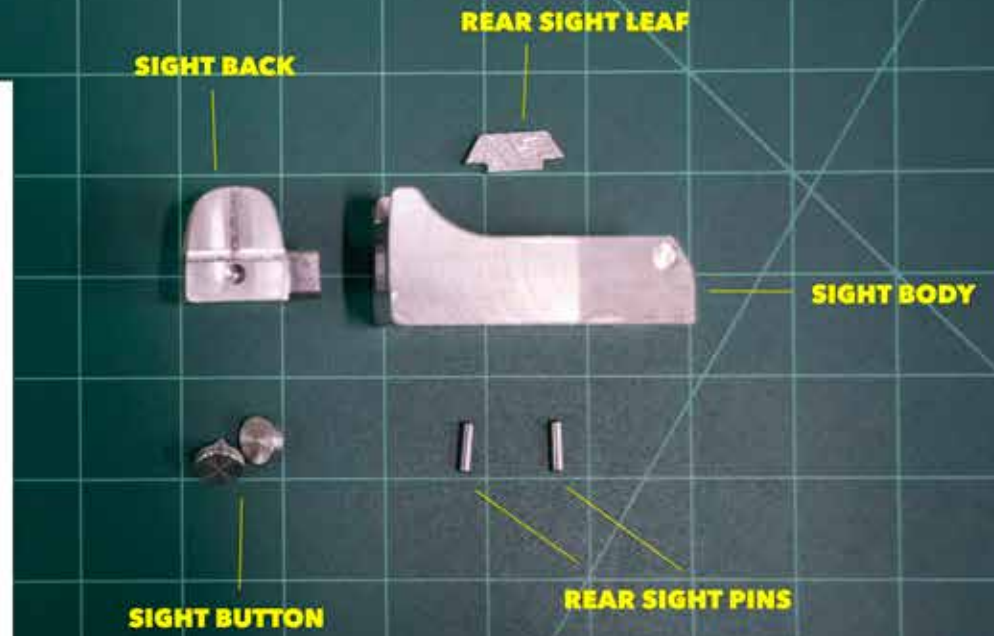

1X - LARGE BUTTON

1X - COVER SCREW (8-32 X 1/2 SLOTTED PAN HEAD)

KNUCKLE SPRING

ROCKER SPRING

ROCKER

TRIGGER

KNUCKLE

TRIGGER COVER

COVER SCREW

LARGE BUTTON

SMALL BUTTON

LEAF SPRINGS

15

14

14

REAR SIGHT ASSEMBLY

- 11X)SIGHT BODY
- 1X)SIGHT BACK
- 2X) SIGHT BUTTON
- 1X)REAR SIGHT LEAF
- 2X)REAR SIGHT PIN (1/16 X ¼)

GRIPS